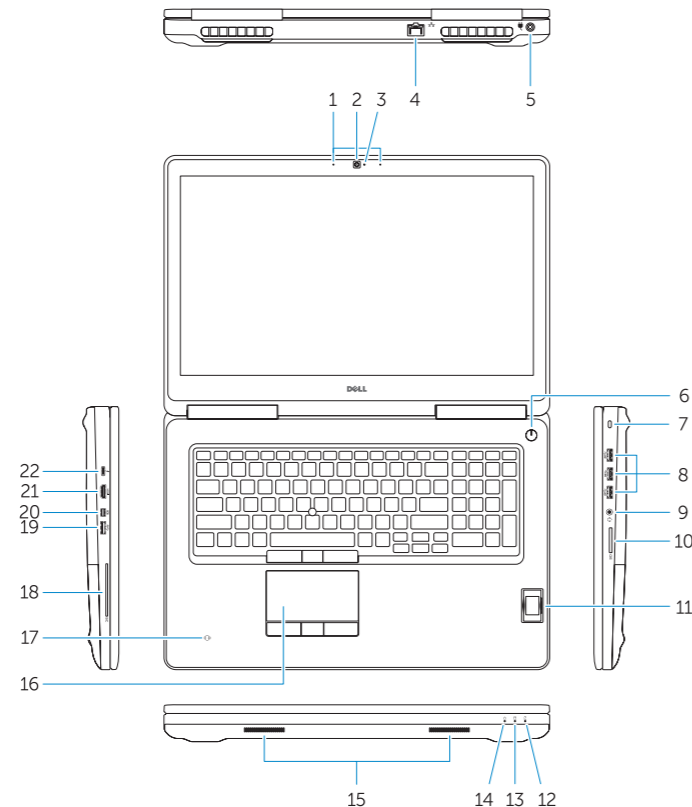

# Features

功能部件 | 功能 | 外觀 | 기능

- 1. Microphone
- 2. Camera (optional)
- 3. Camera-status light (optional)
- 4. Network connector
- 5. Power connector
- 6. Power button (without LED)
- 7. Security-cable slot
- 8. USB 3.0 connector
- 9. Headset connector
- 10. Memory card reader
- 11. Fingerprint reader (optional)
- 12. Battery-status light
- 13. Hard-drive activity light
- 14. Power-status light
- 15. Speakers
- 16. Touchpad
- 17. Contactless smartcard reader (optional)
- 18. Smartcard reader (optional)
- 19. USB 3.0 connector
- 20. Mini DisplayPort connector
- 21. HDMI connector
- 22. USB-C connector (optional)
- 23. Docking connector
- 24. Service-tag label
- 25. Door and battery release latch